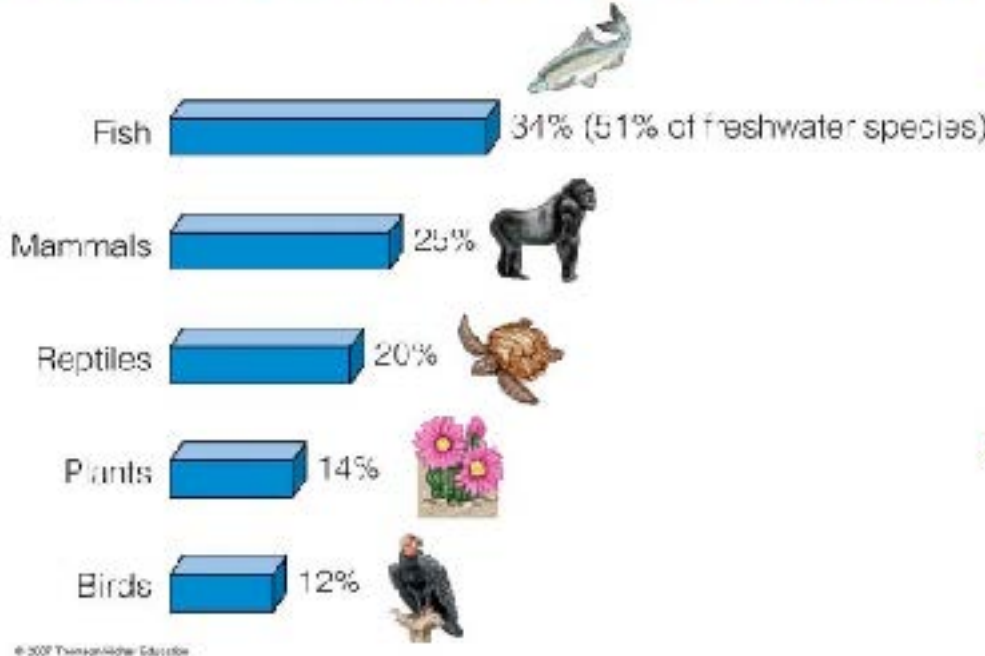

SPECIES EXTINCTION

- Percentage of various species types threatened with premature extinction from human activities.

© Source unknown. All rights reserved. This content is excluded from our Creative Commons license. For more information, see <https://ocw.mit.edu/help/faq-fair-use/>.