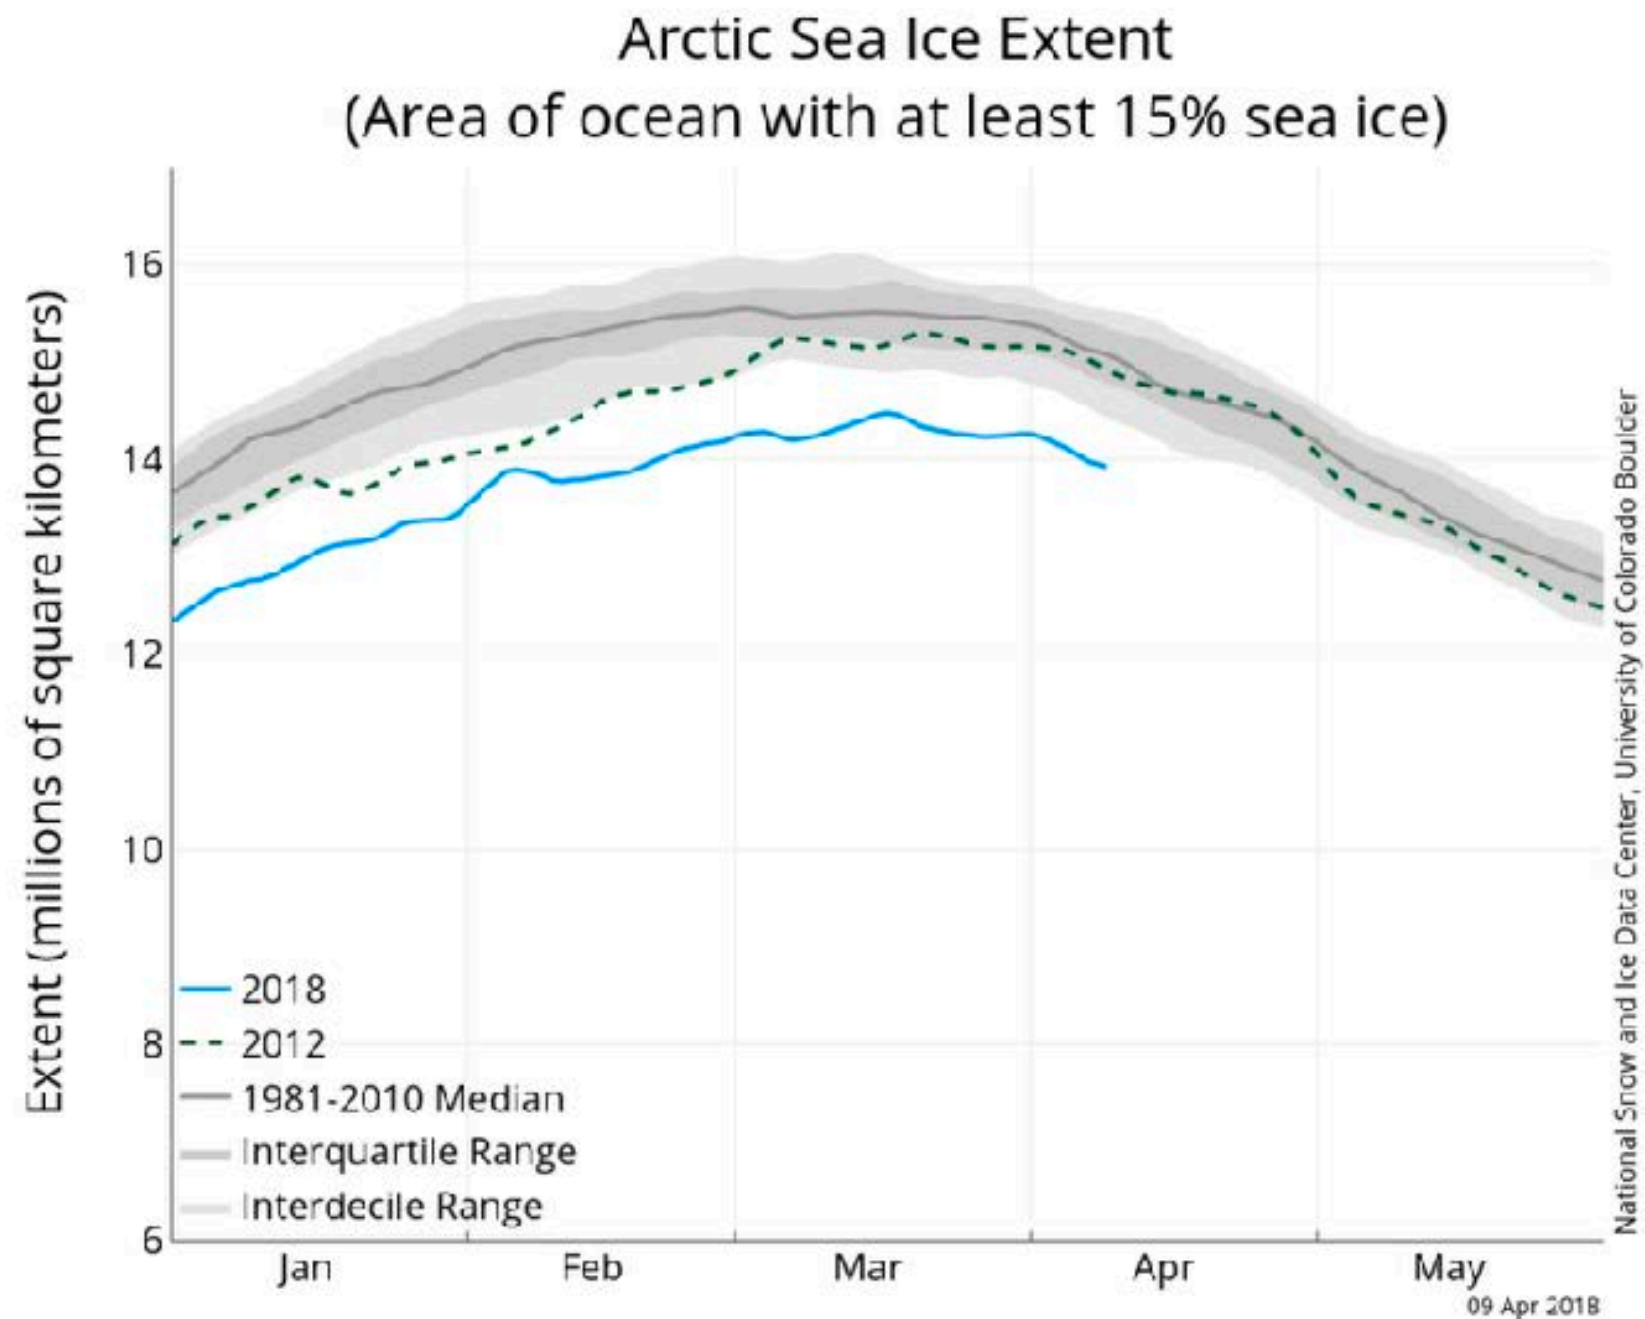

Climate Change

Image 3 of 6 (play slideshow) Download

CLOSE X

© National Snow and Ice Data Center, University of Colorado Boulder. All rights reserved. This content is excluded from our Creative Commons license. For more information, see <https://ocw.mit.edu/help/faq-fair-use/>.