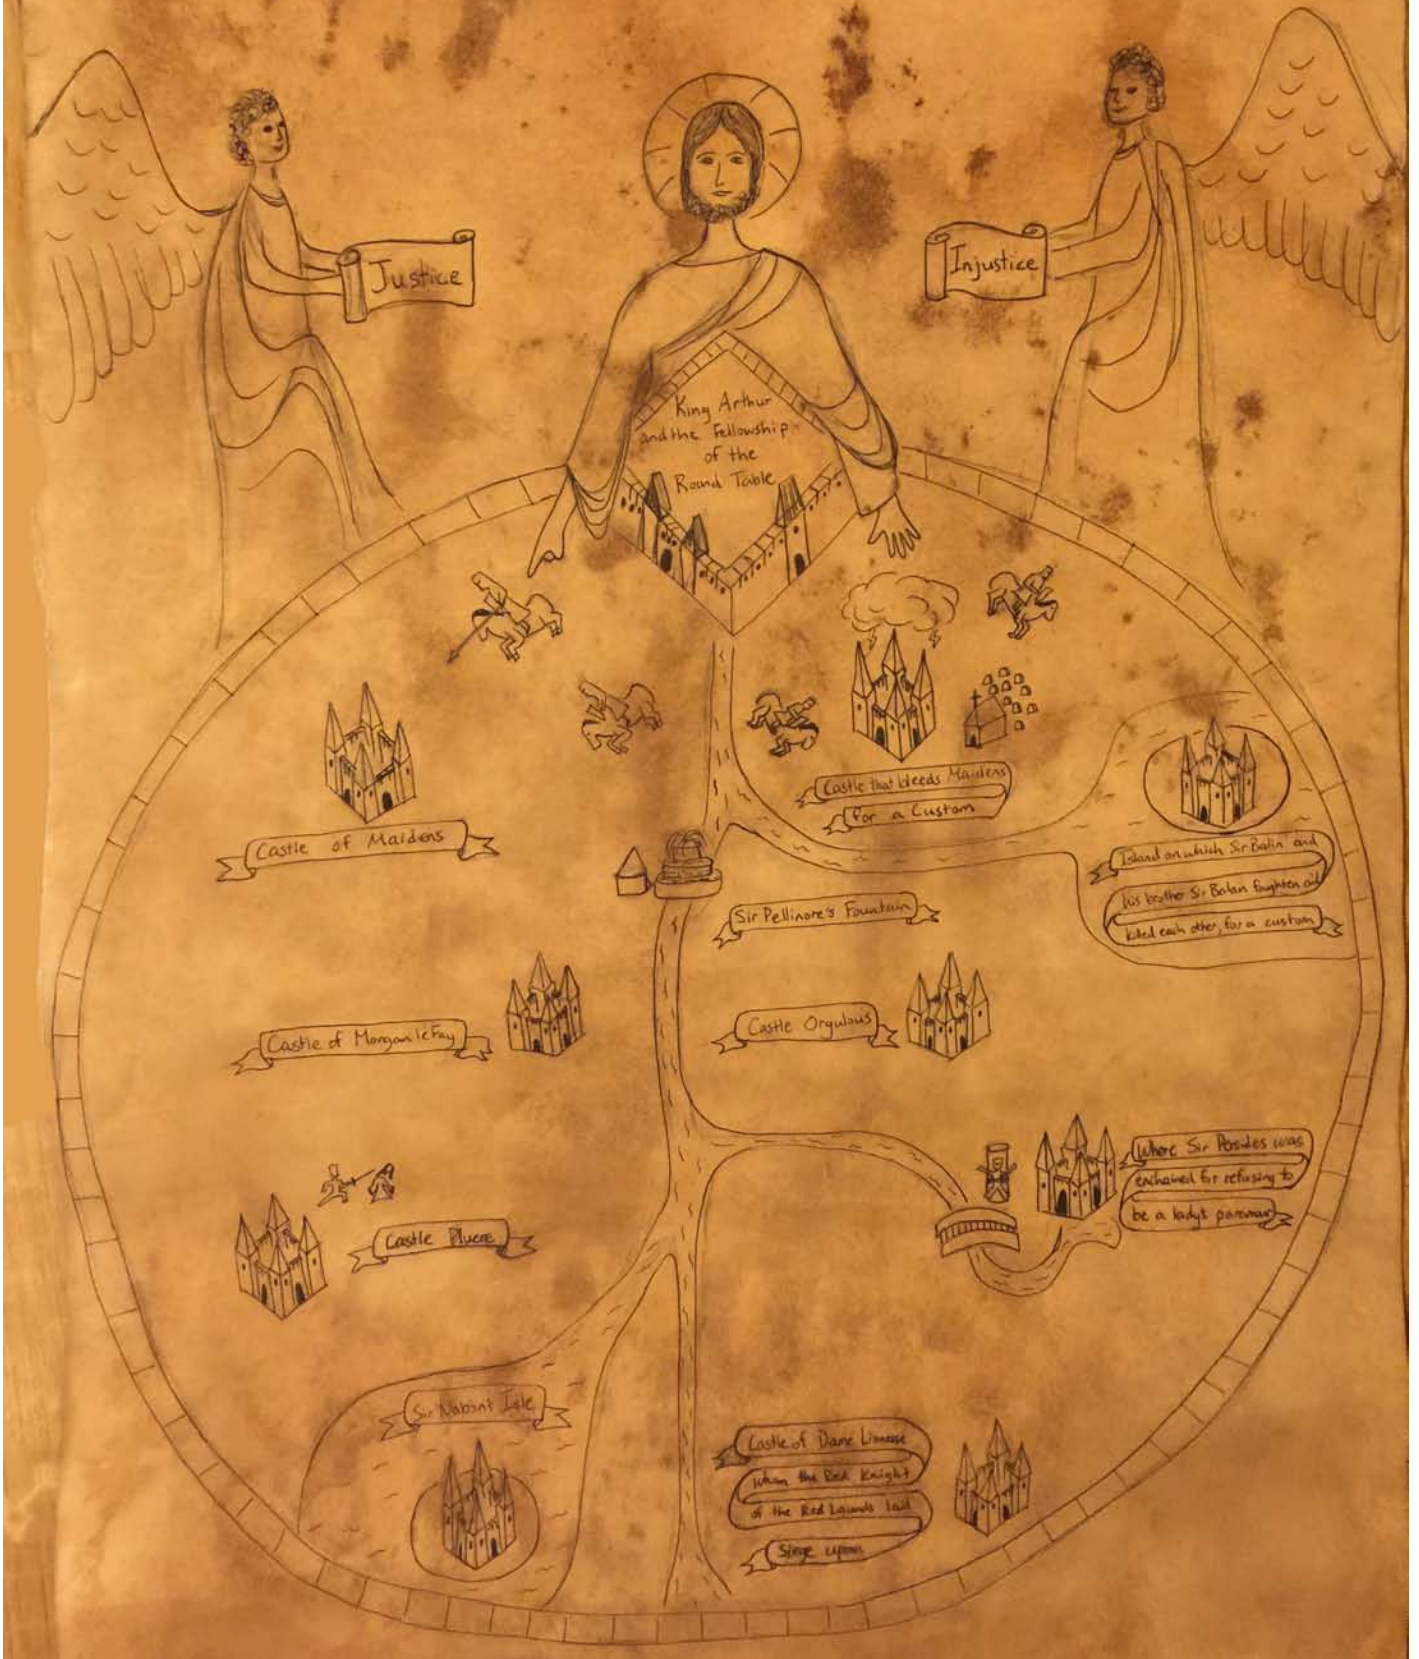

A Visual Organization of the Customs in Le Morte d'Arthur

MIT OpenCourseWare
<http://ocw.mit.edu>

21L.460 Medieval Literature: Legends of Arthur
Fall 2013

For information about citing these materials or our Terms of Use, visit: <http://ocw.mit.edu/terms>.