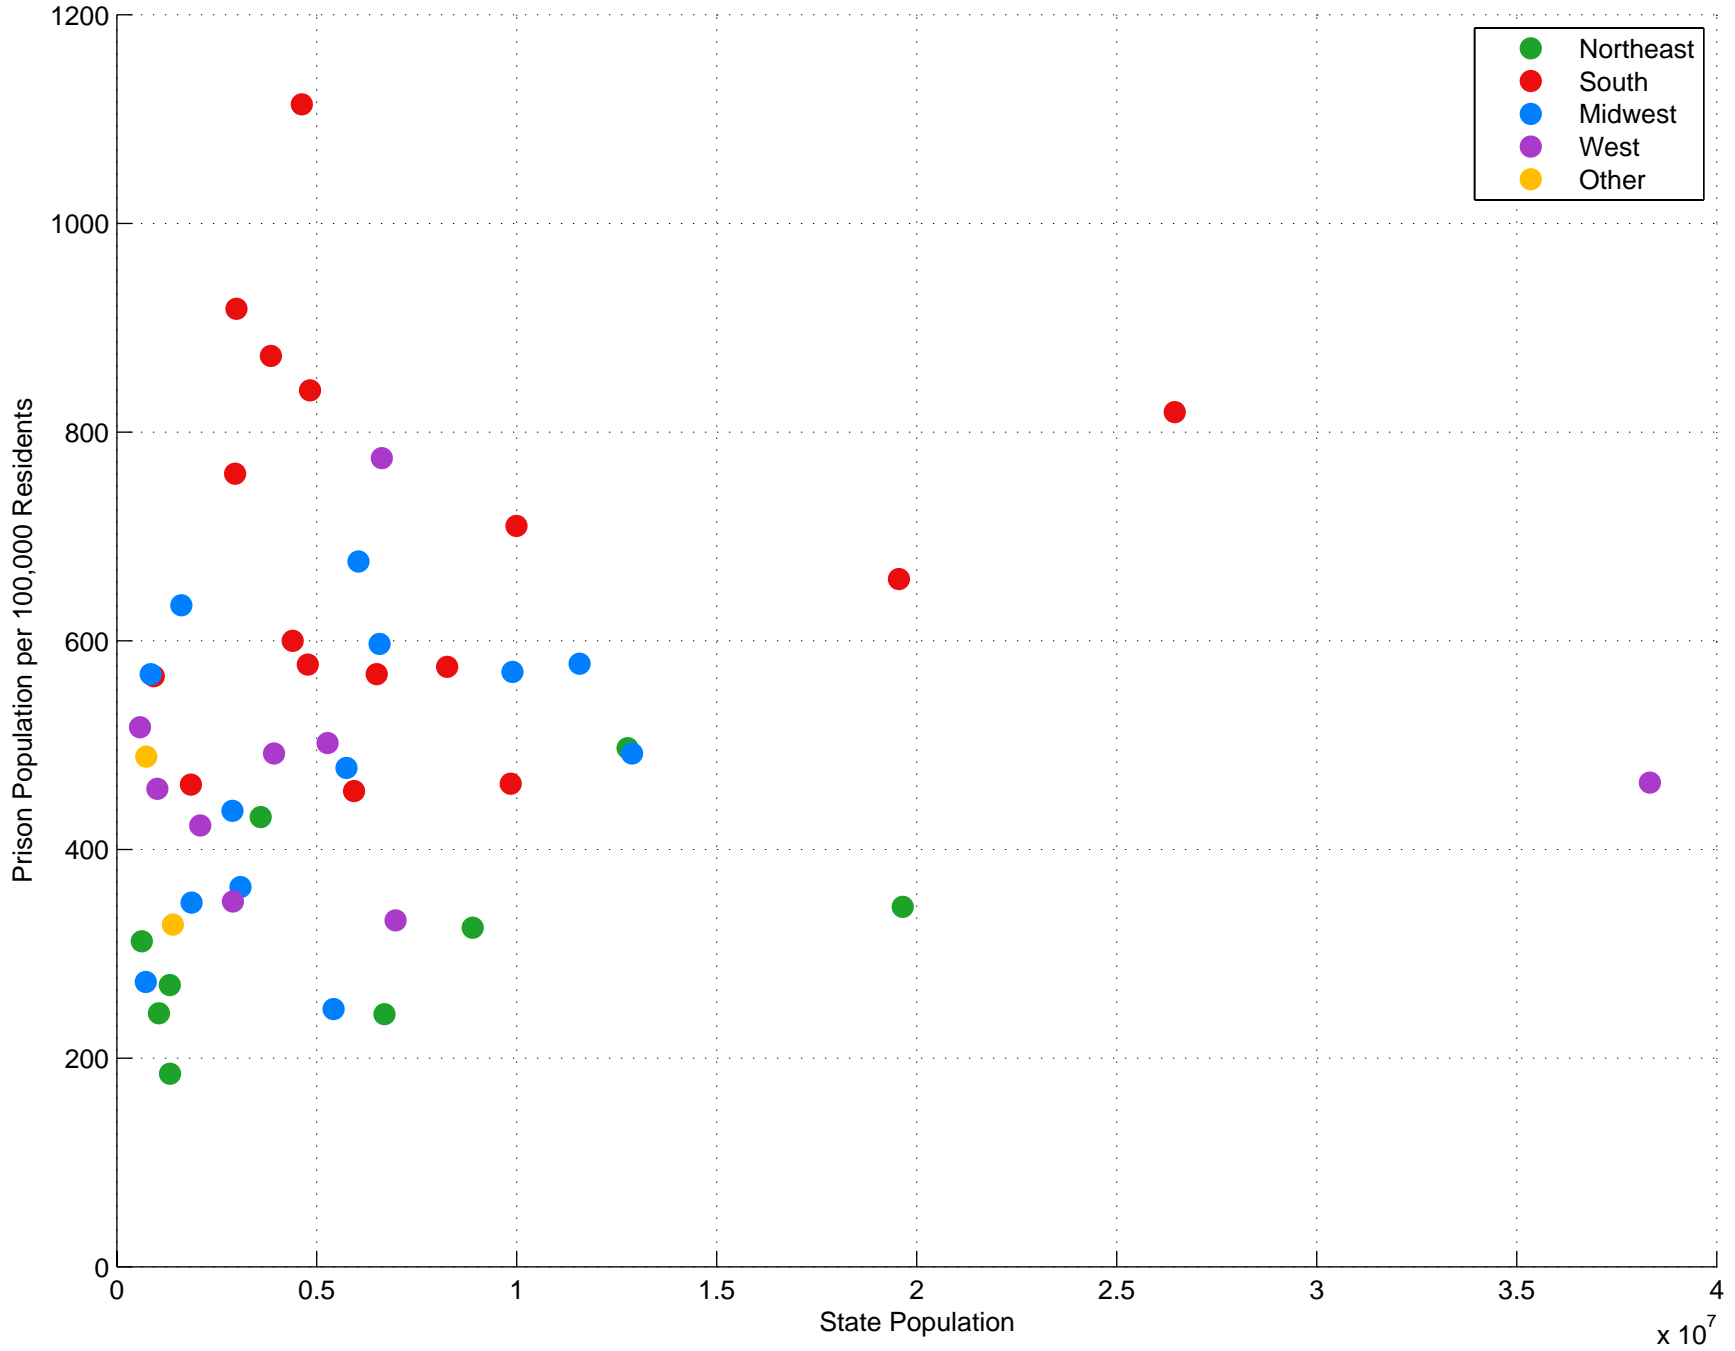

Imprisonment Rates vs. Population

MIT OpenCourseWare
<http://ocw.mit.edu>

21H.319 Race, Crime, and Citizenship in American Law
Fall 2014

For information about citing these materials or our Terms of Use, visit: <http://ocw.mit.edu/terms>.