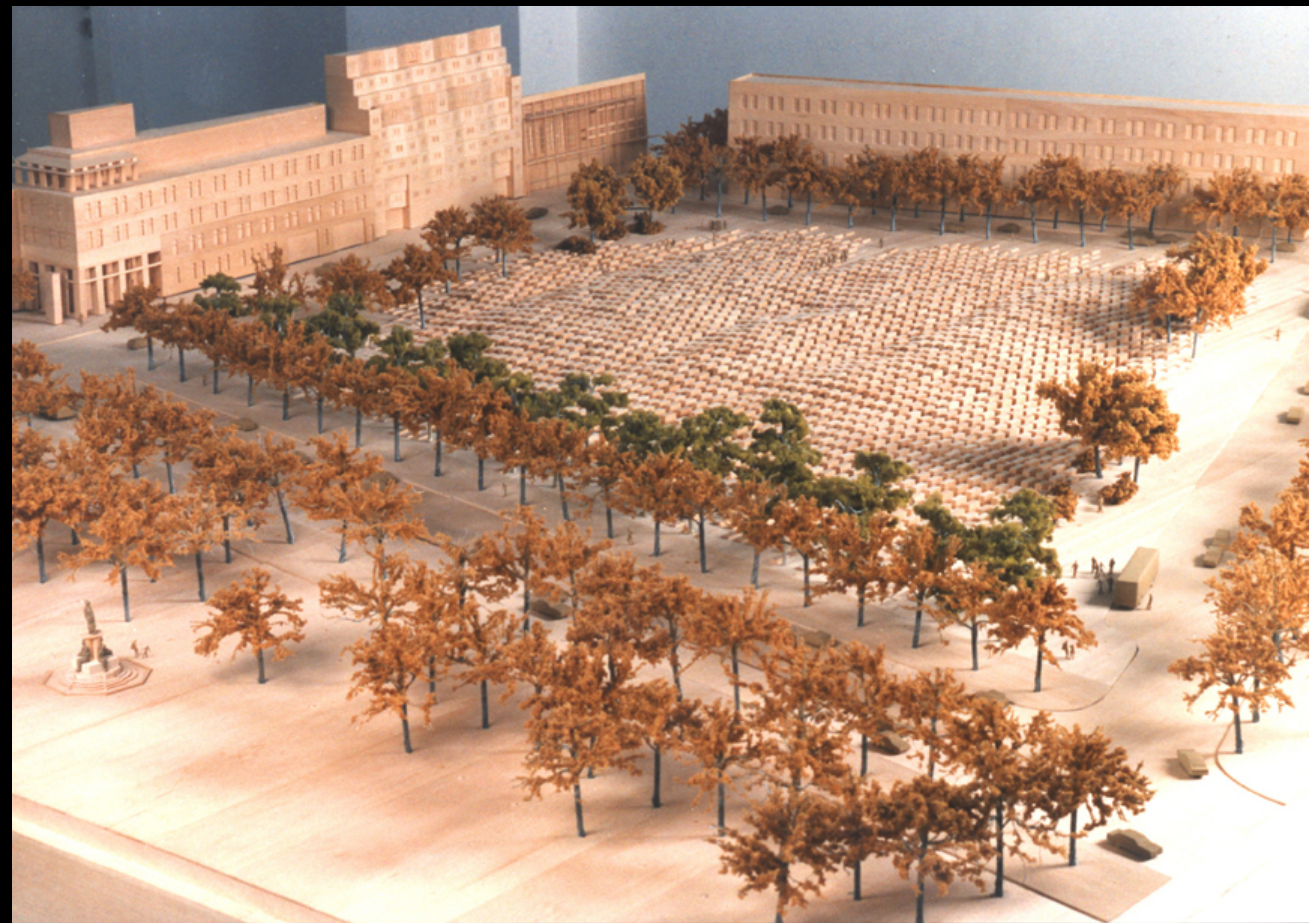

EISENMAN ARCHITECTS

MEMORIAL TO THE MURDERED JEWS OF EUROPE

BERLIN, GERMANY

MIT OpenCourseWare
<http://ocw.mit.edu>

21G.412 Texts, Topics, and Times in German Literature
Fall 2009

For information about citing these materials or our Terms of Use, visit: <http://ocw.mit.edu/terms>.