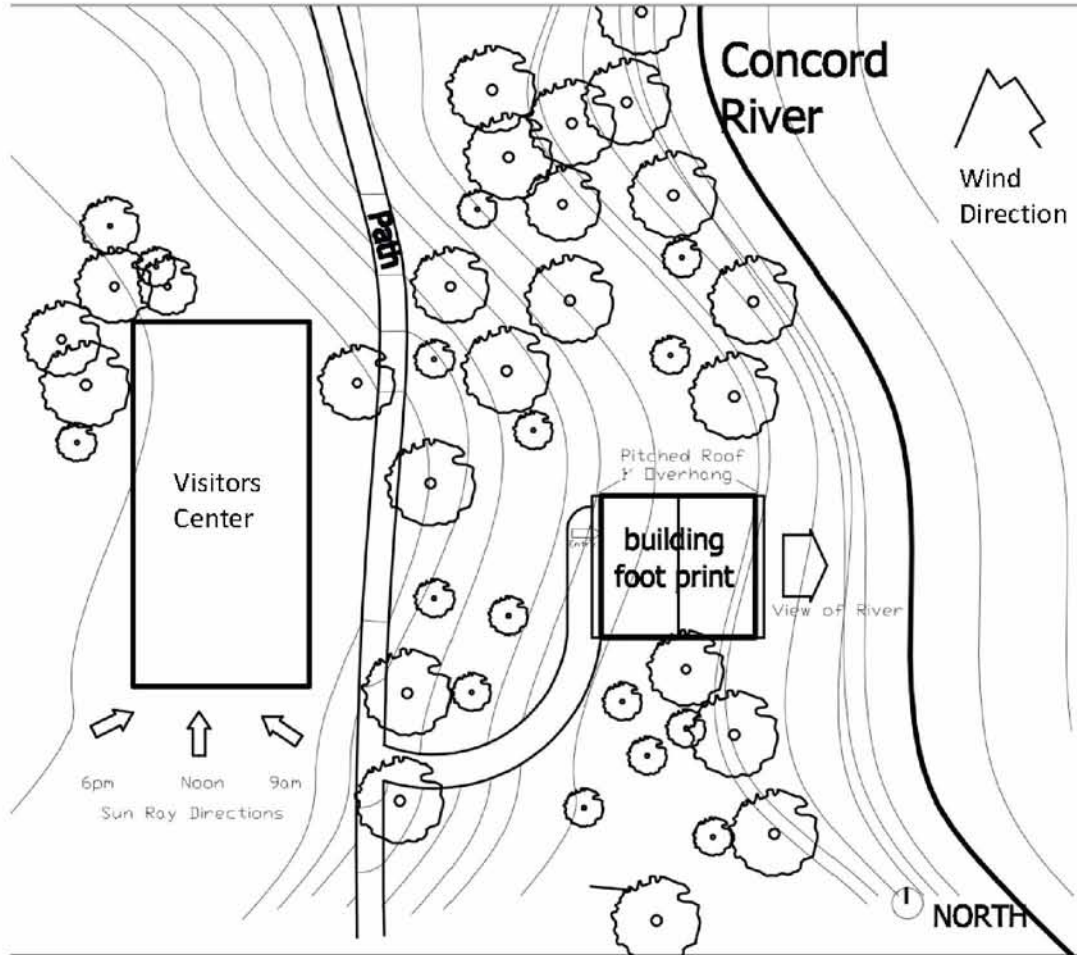

MIT OpenCourseWare
<http://ocw.mit.edu>

4.500 Introduction to Design Computing
Fall 2008

For information about citing these materials or our Terms of Use, visit: <http://ocw.mit.edu/terms>.

Writer's Cabin on the Concord River

Design Proposal

- Large windows towards river provide inspiring views and natural light
- Lofted bedroom separates work and relaxing space
- Fireplace to provide light and heat
- Wooden cabin, evocative of colonial style

Site Plan

Floor Plan

FIRST FLOOR

SECOND FLOOR

Shape Model

Rendering