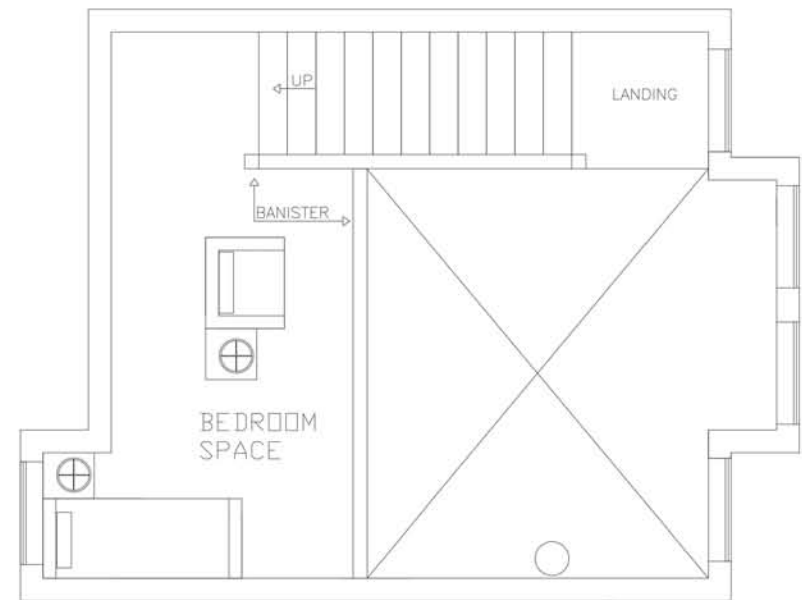

Design Proposal

- Large windows towards river provide inspiring views and natural light
- Lofted bedroom separates work and relaxing space
- Fireplace to provide light and heat
- Wooden cabin, evocative of colonial style

Site Plan

Floor Plan

FIRST FLOOR

SECOND FLOOR

Shape Model

Rendering