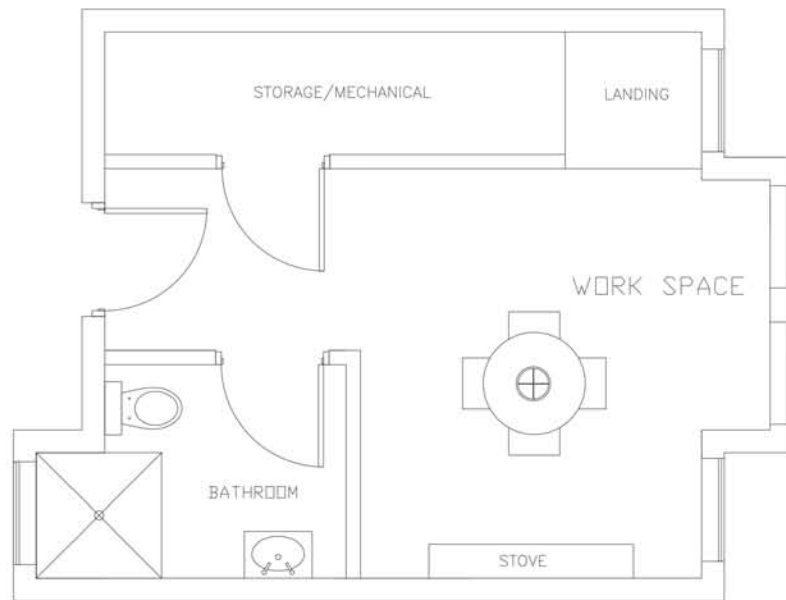

Design Proposal

- Large windows towards river provide inspiring views and natural light
- Lofted bedroom separates work and relaxing space
- Fireplace to provide light and heat
- Wooden cabin, evocative of colonial style

Site Plan

Floor Plan

FIRST FLOOR

SECOND FLOOR

Shape Model

Rendering