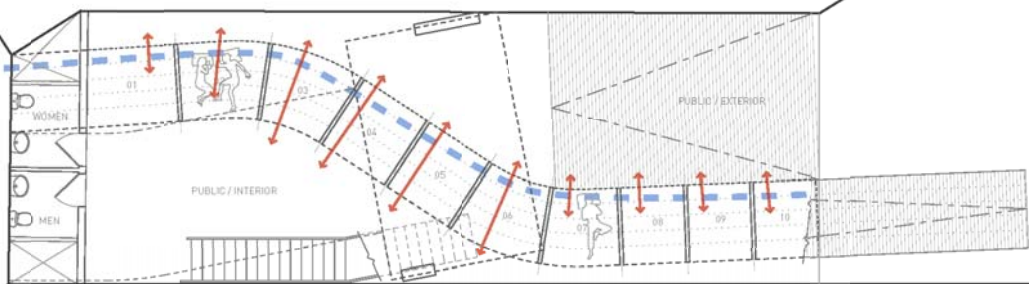

UPPER LEVEL PLAN
1/8" = 1'-0"

LOWER LEVEL PLAN
1/8" = 1'-0"

SEASONAL DISTRIBUTION

INTROVERT

EXTROVERT

SEASONAL ENVELOPE

CLOSED

TRANSITIONAL